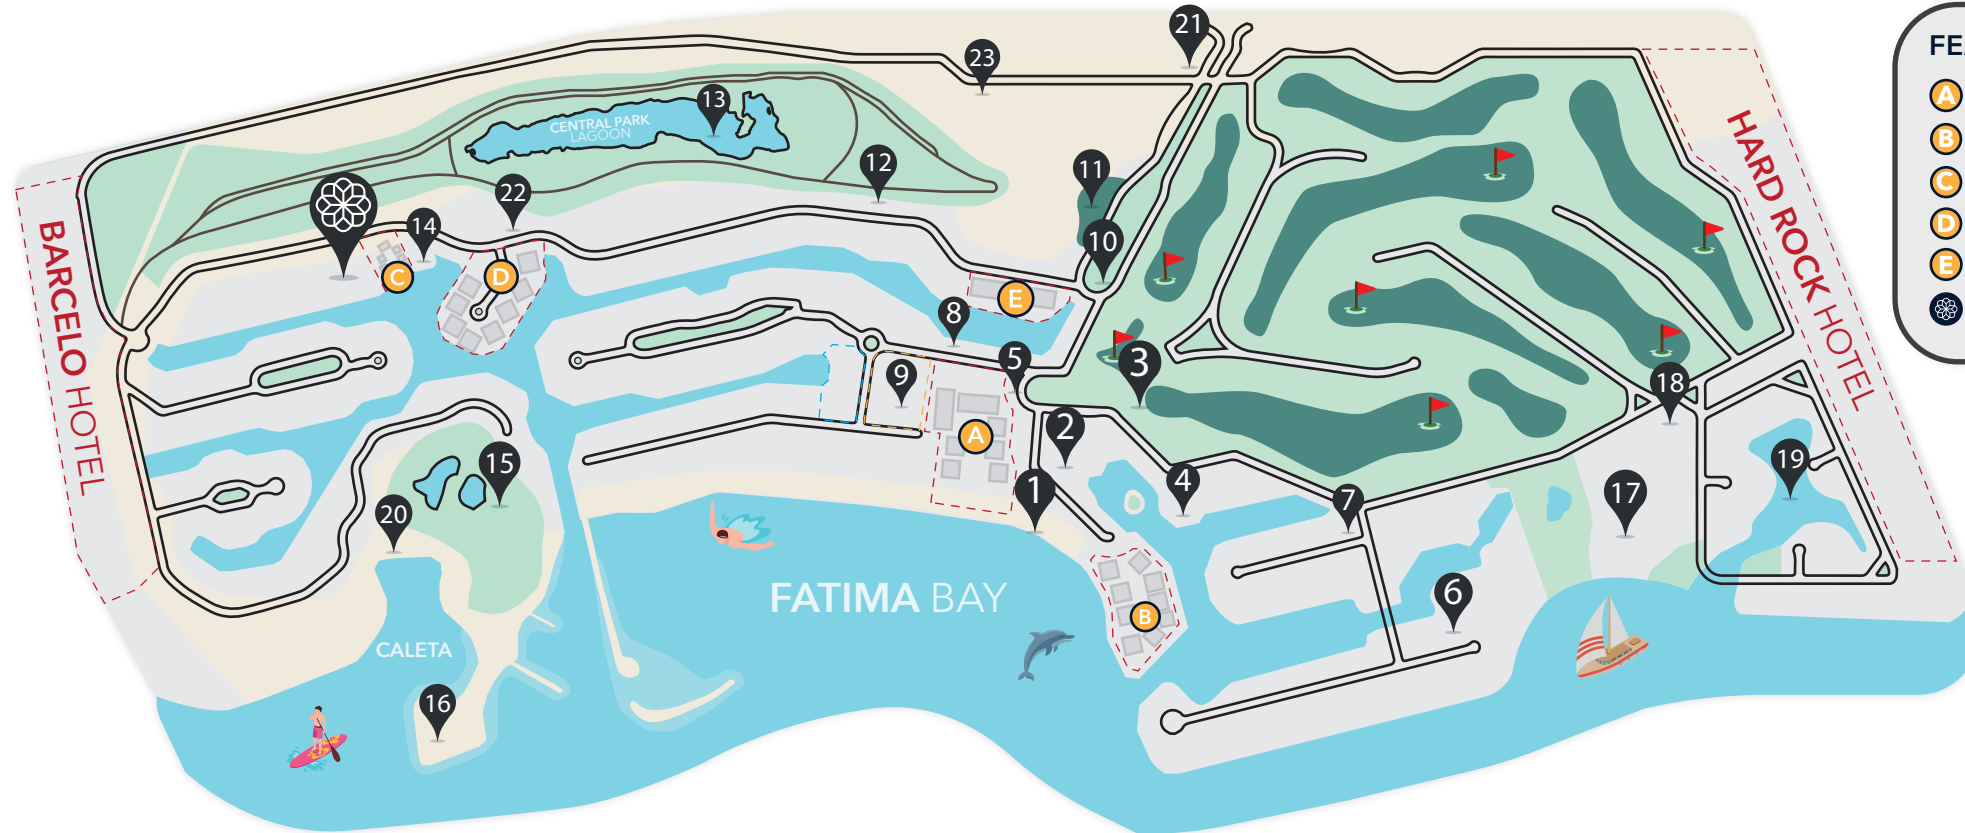

- Private beach
- Marina
- Restaurants
- Beach club
- Golf course
- Skate Park
- Shops
- Cenotes
- Mayans ruins
- Parks
- Central Park
- Tennis Courts
- Paddle Courts
- Golf Club
- Playgrounds
- Jogging Path
- Pickle Ball
- Private School
- Dolphin Discovery
- Lagoons

DRIVING DISTANCE FROM PUERTO AVENTURAS

MÉXICO - QUINTANA ROO

Location:

Distance: 🕒

📍 Cancun	89.9km / 1:16 hours
📍 Aeropuerto Internacional de Cancun	74.3km / 0:57 minutes
📍 Puerto Morelos	55.3km / 0:45 minutes
📍 Playa del Carmen	22.8km / 0:25 minutes
📍 Xcaret Park	15.5km / 0:16 minutes
📍 Akumal Bay	16.5km / 0:14 minutes
📍 Xcacel Beach	23.8km / 0:18 minutes
📍 Xel-ha Park	25.7km / 0:20 minutes
📍 Aeropuerto Internacional de Tulum	42.3km / 0:36 minutes
📍 Tulum	81.9km / 1:34 minutes

BLOOM
PUERTO AVENTURAS
MÉXICO - QUINTANA ROO

PUERTO AVENTURAS COMMUNITY

MÉXICO - QUINTANA ROO

PUERTO AVENTURAS ESSENTIALS

MÉXICO - QUINTANA ROO

FEATURED PROJECTS

- A** Villa del Mar
- B** Chac Hal Al
- C** Bliss
- D** Grand Peninsula
- E** Porto Bello
- BLOOM PA**

- | | | | | |
|--------------------------------|--------------------------|-------------------------------|---------------------------|---------------------------|
| 1 PA Hotel & Beach Club | 6 Dreams Hotel | 11 Golf driving range | 16 Caleta | 21 Access |
| 2 Commercial area | 7 Commercial area | 12 Central Park Plaza | 17 Catalonia Hotel | 22 Kineo flow Gym |
| 3 Golf Club | 8 Marina Plaza | 13 Central Park Lagoon | 18 Catalonia Gym | 23 Cultural Center |
| 4 Dolphinarium | 9 School | 14 Boca en Boca | 19 Kantenah Lagoon | |
| 5 Colonos Office | 10 Skate park | 15 Media Luna Cenote | 20 Mayan Ruins | |